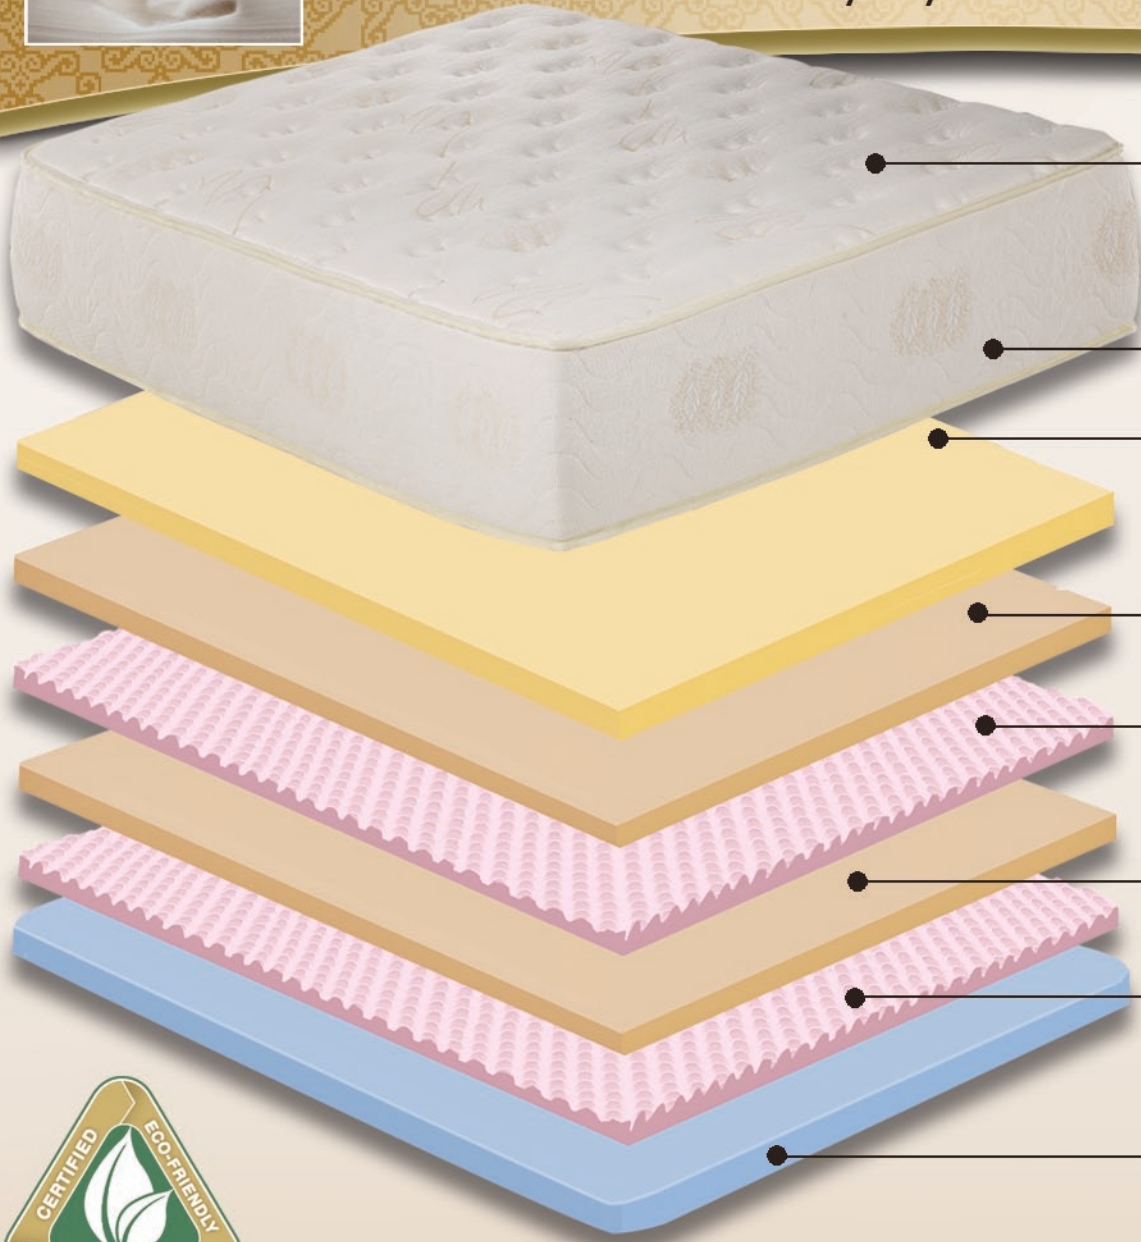

Boyd  
*Responda Flex*  
Body Dynamic Memory Foam

514

**Plush Lyocell Quilted Cover**

Incredibly soft, resilient natural Lyocell provides luxurious comfort, long lasting durability, breathability and naturally dissipates moisture for healthy comfort

**14" Total Mattress Height**

**Solid 3" Memory Foam**

Pressure sensitive memory foam molds to your individual shape to provide increased circulation and gentle support

**Engineered Latex Foam**

High density foam increases comfort and durability

**Convoluted Foam**

High density foam provides long lasting durability and support

**Engineered Latex Foam**

High density foam increases comfort and durability

**Convoluted Foam**

High density foam provides long lasting durability and support